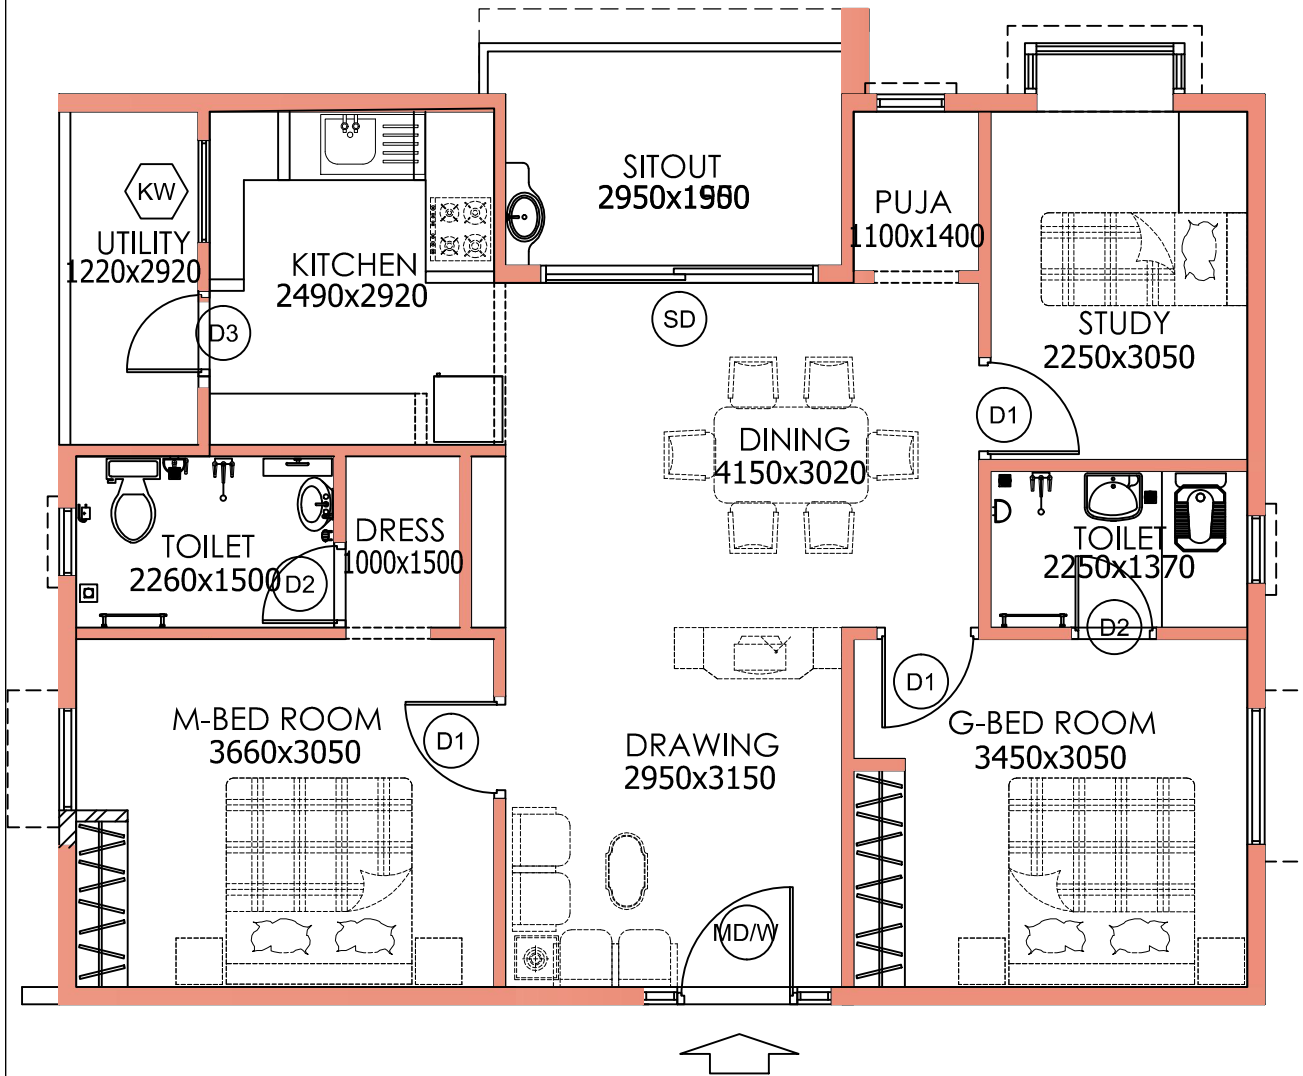

POCHARAM 3BHK (1125 SFT)

Carpet area: 825.00 Sft

Utility area: 186.00 Sft

Common area: 214.00 Sft

Total Builtup area: 1125.00 Sft

Total no of flats available: 22 Nos