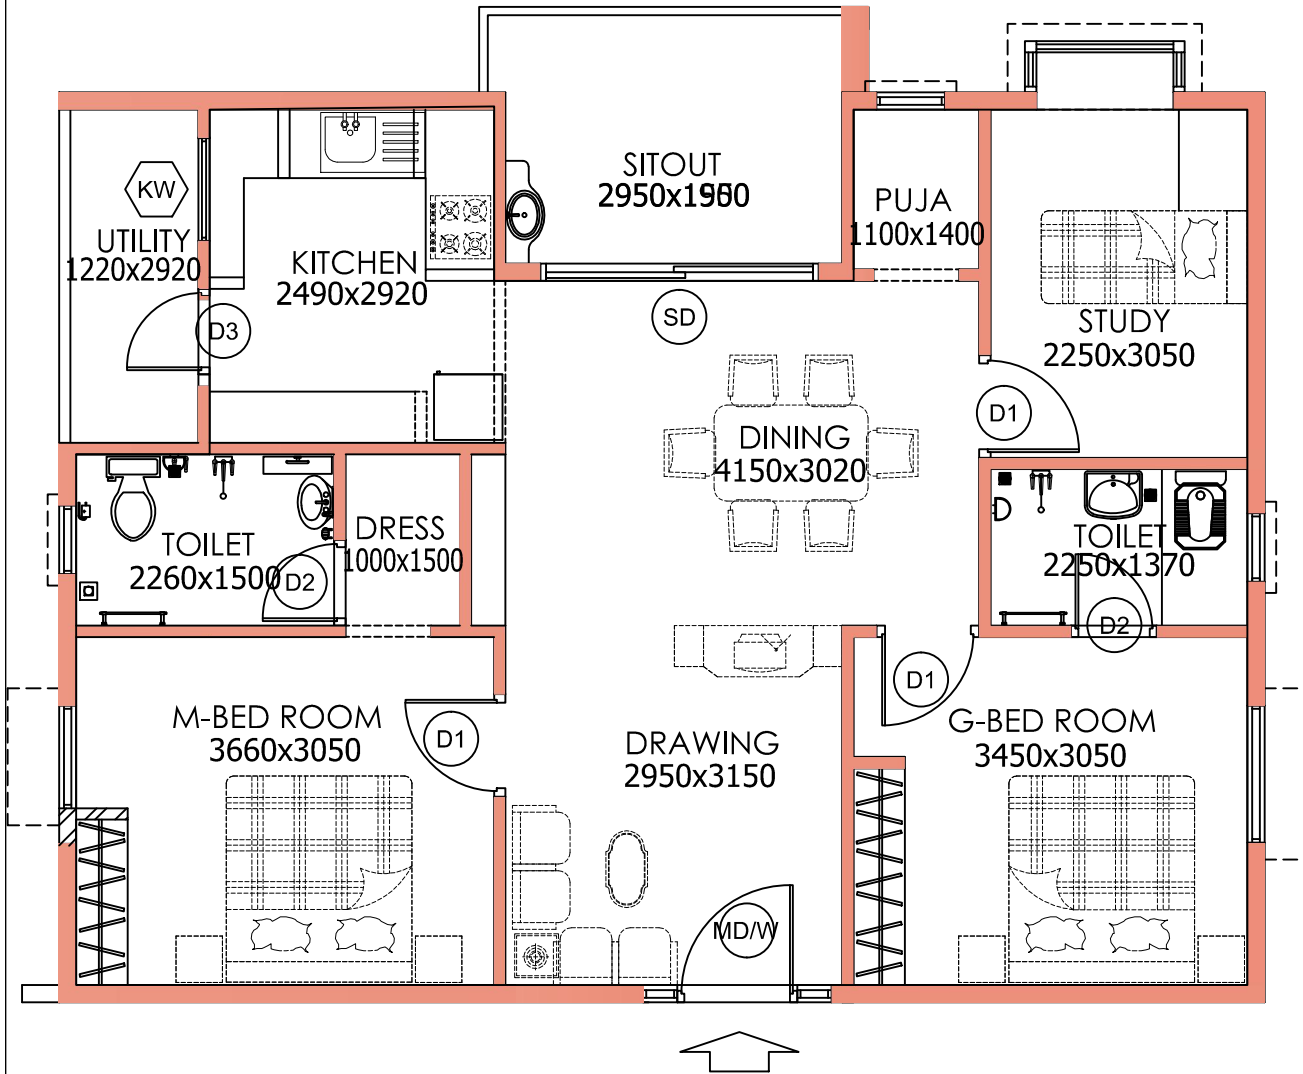

POCHARAM 3BHK (1135 SFT)

Carpet area: 833.00 Sft

Utility area: 86.00 Sft

Common area: 216.00 Sft

Total Builtup area: 1135.00 Sft

Total no of flats available: 13 Nos