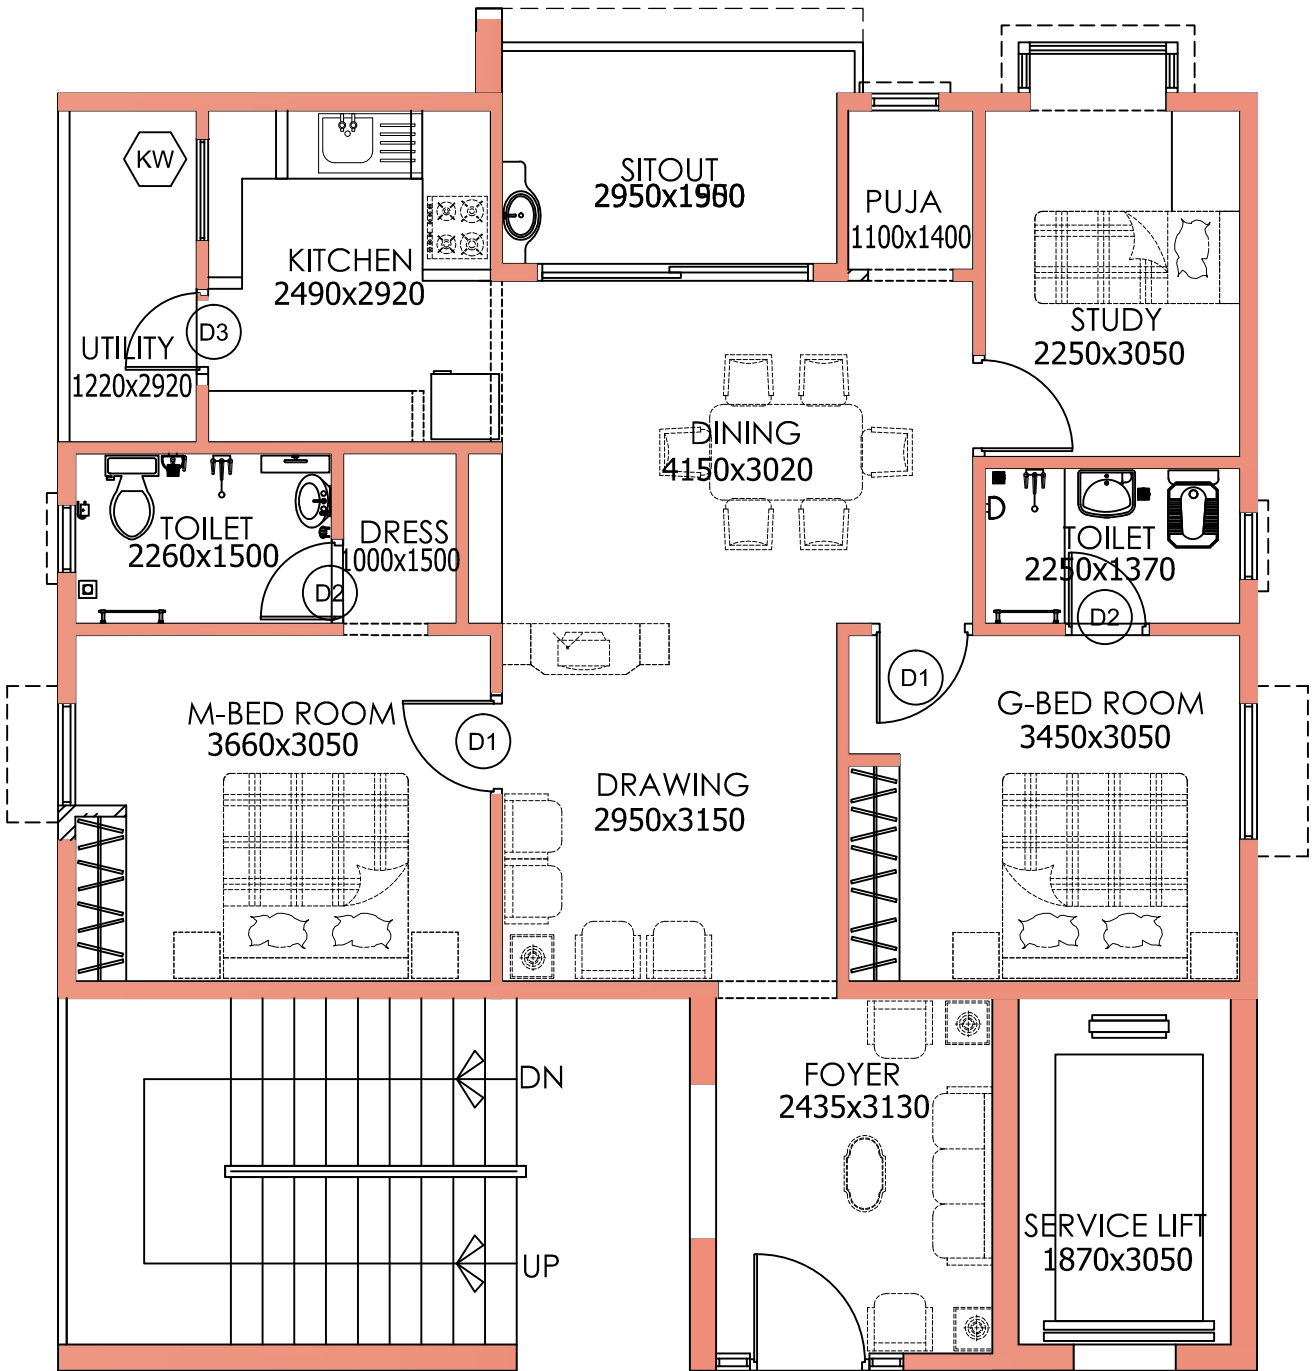

# POCHARAM 3BHK (1252 SFT)

Carpet area: 928.00 Sft

Utility area: 86.00 Sft

Common area: 238.00 Sft

Total Builtup area: 1252.00 Sft

Total no of flats available: 12 Nos