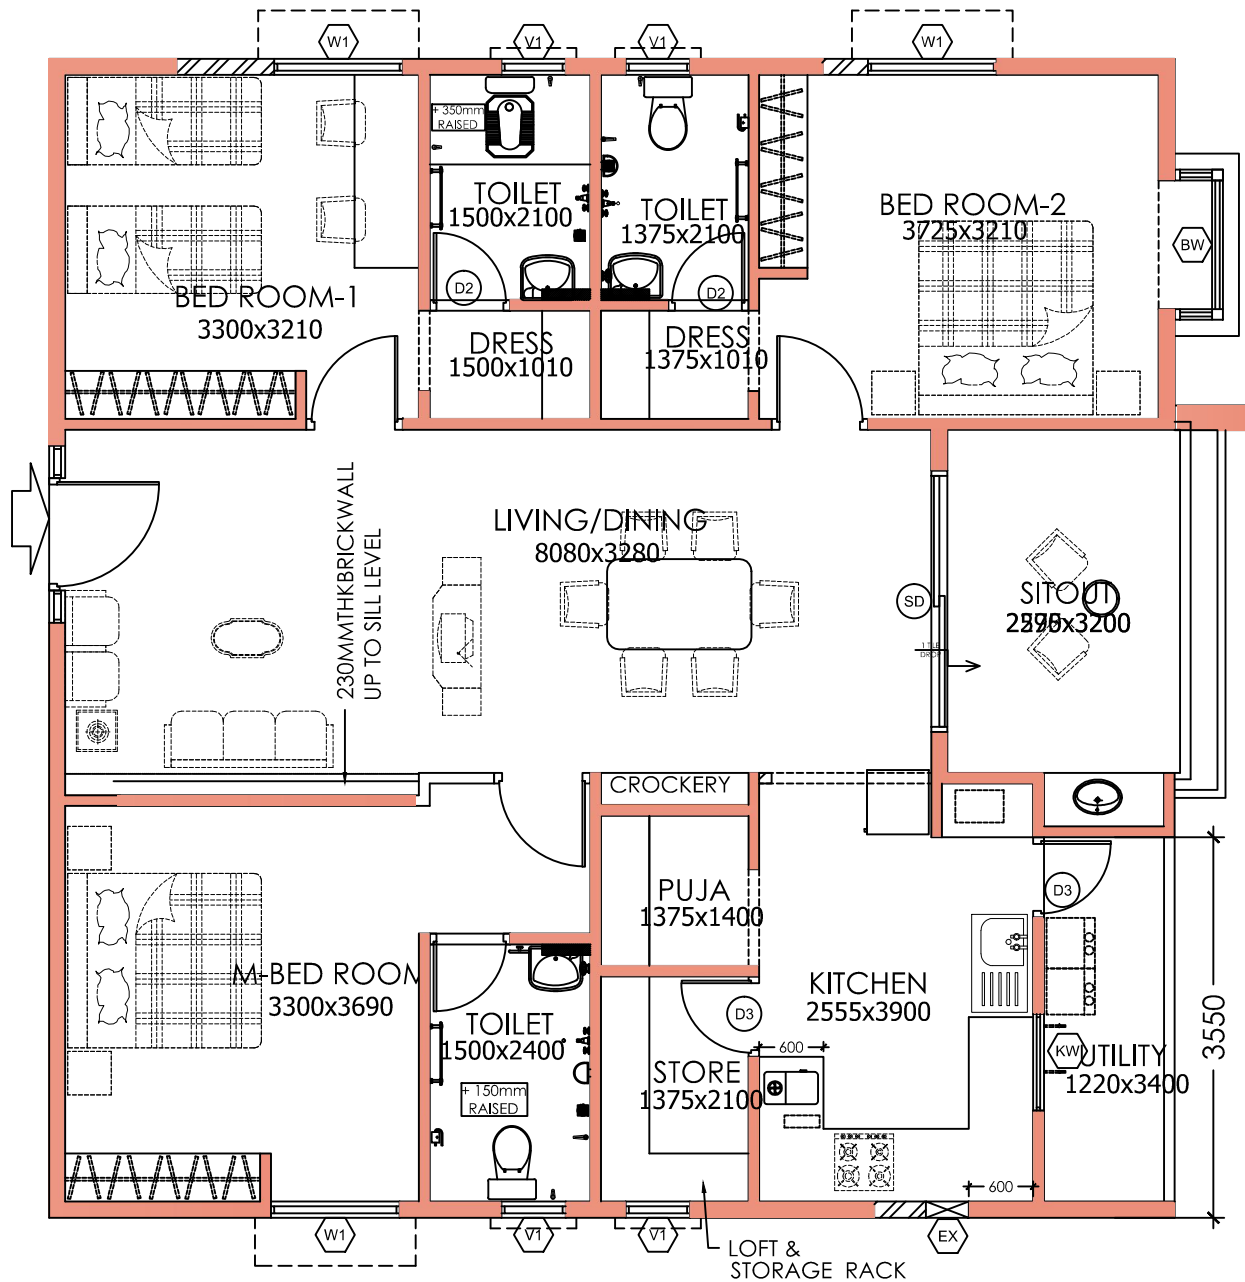

POCHARAM 3BHK D (1470 SFT)

Carpet area: 1118.00 Sft

Utility area: 112.00 Sft

Common area: 240.00 Sft

Total Builtup area: 1470.00 Sft

Total no of flats available: 48 Nos