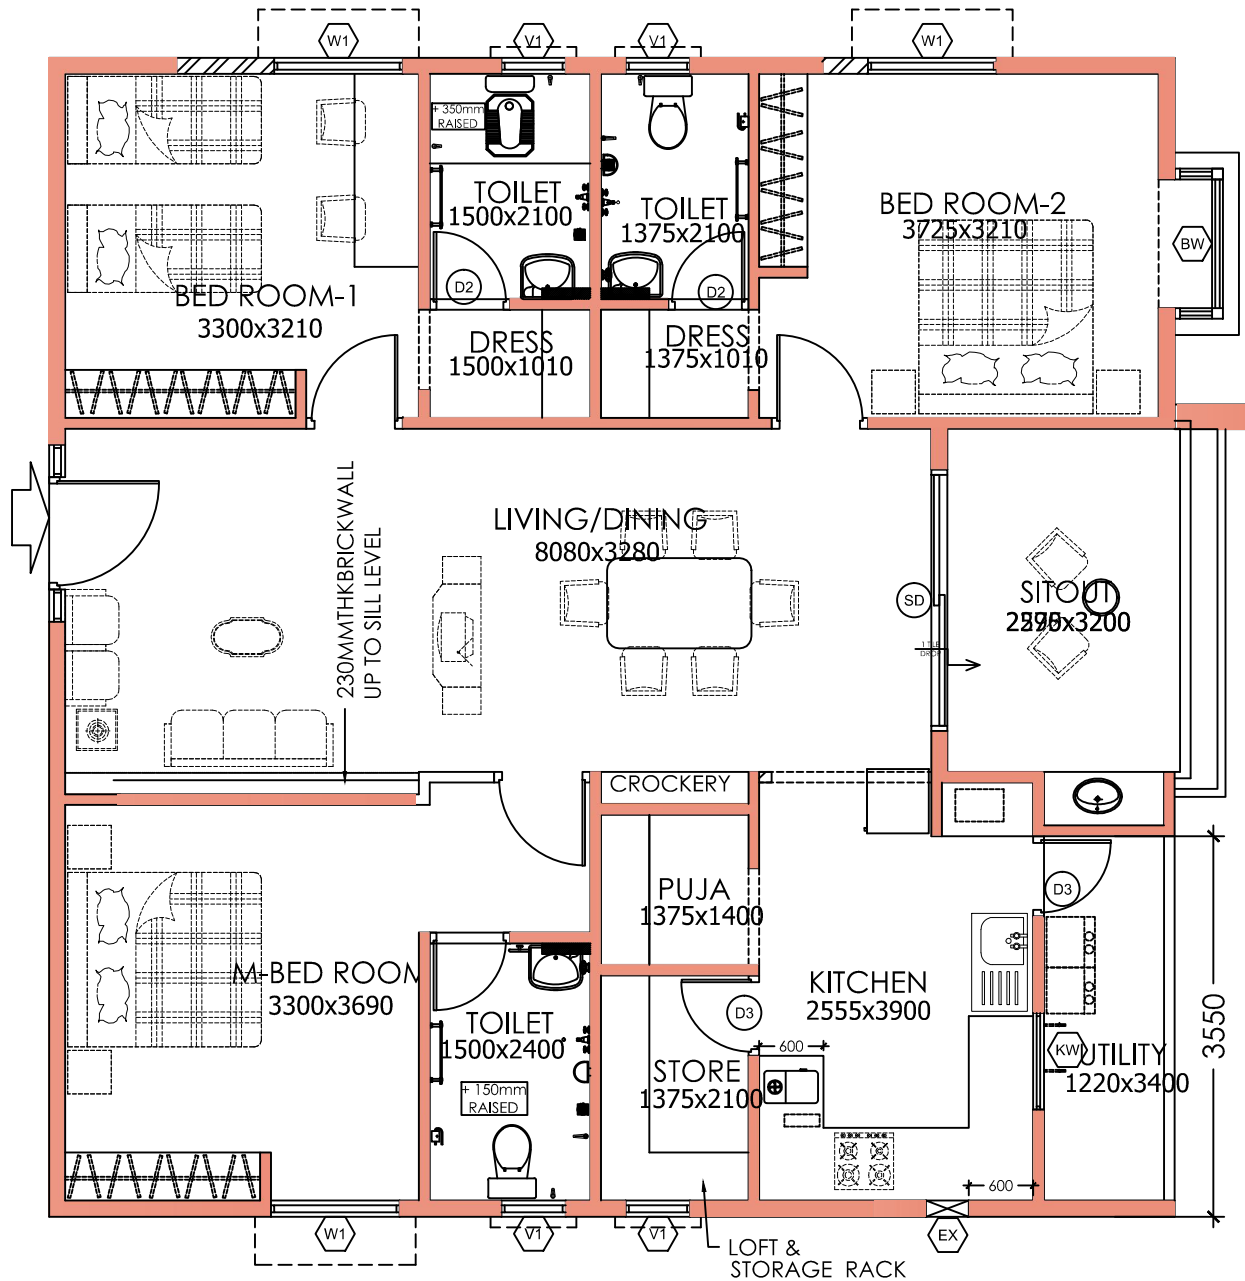

POCHARAM 3BHK D (1477 SFT)

Carpet area: 1124.00 Sft

Utility area: 112.00 Sft

Common area: 241.00 Sft

Total Builtup area: 1477.00 Sft

Total no of flats available: 26 Nos