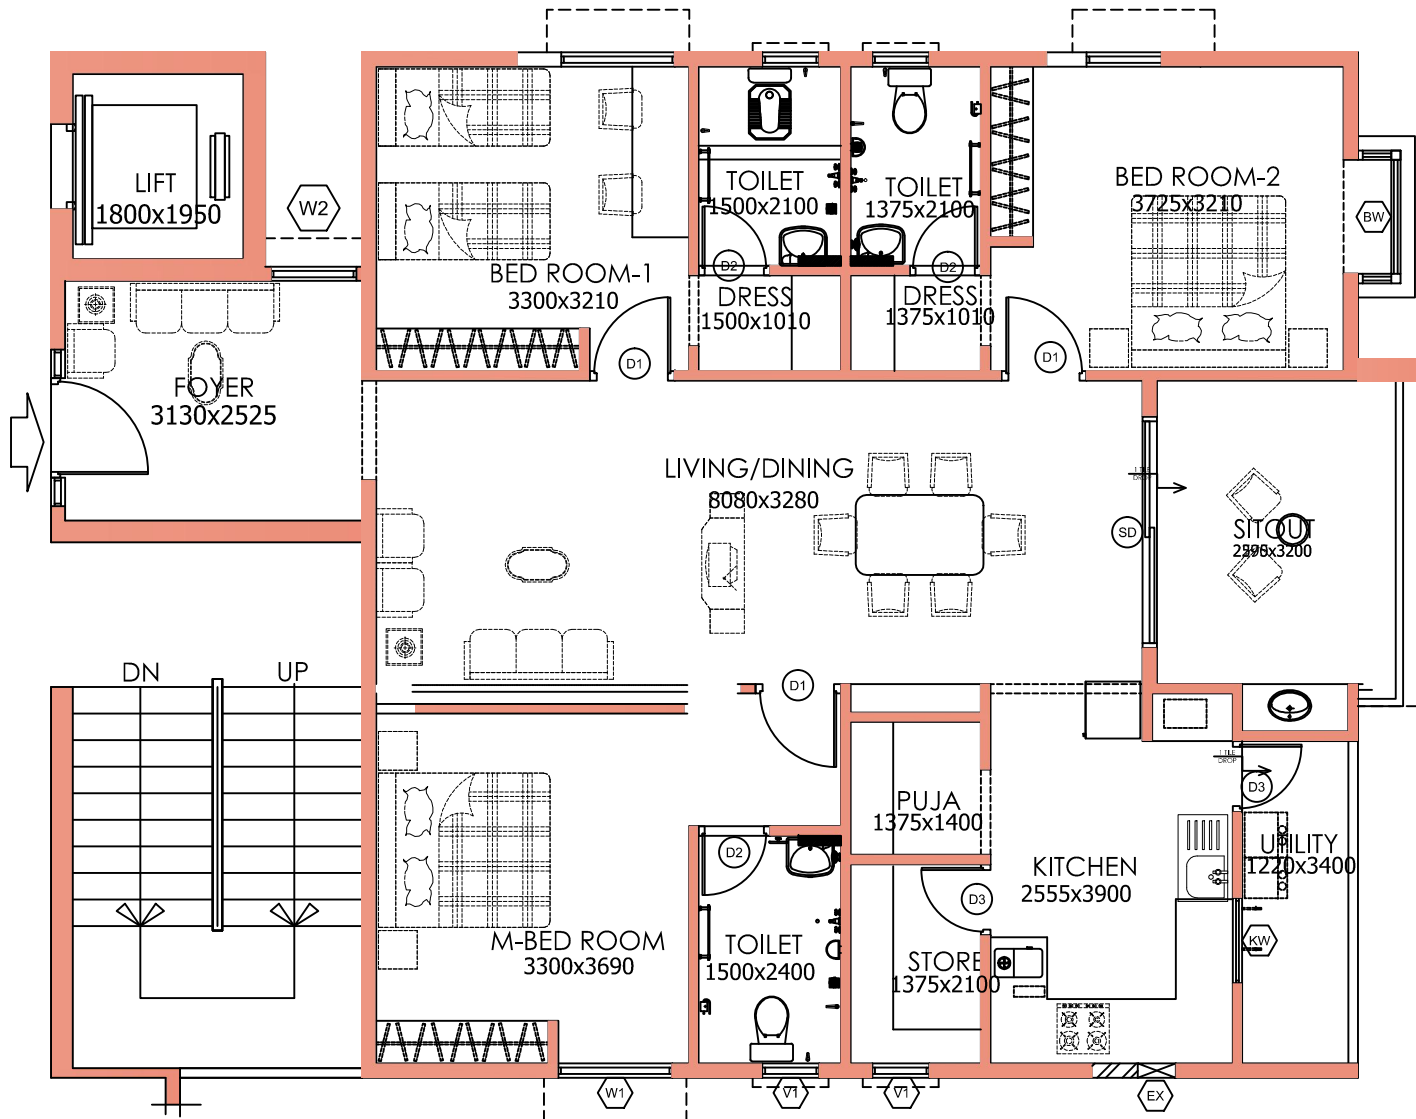

POCHARAM 3BHK D (1599 SFT)

Carpet area: 1226.00 Sft

Utility area: 112.00 Sft

Common area: 261.00 Sft

Total Builtup area: 1599.00 Sft

Total no of flats available: 11 Nos