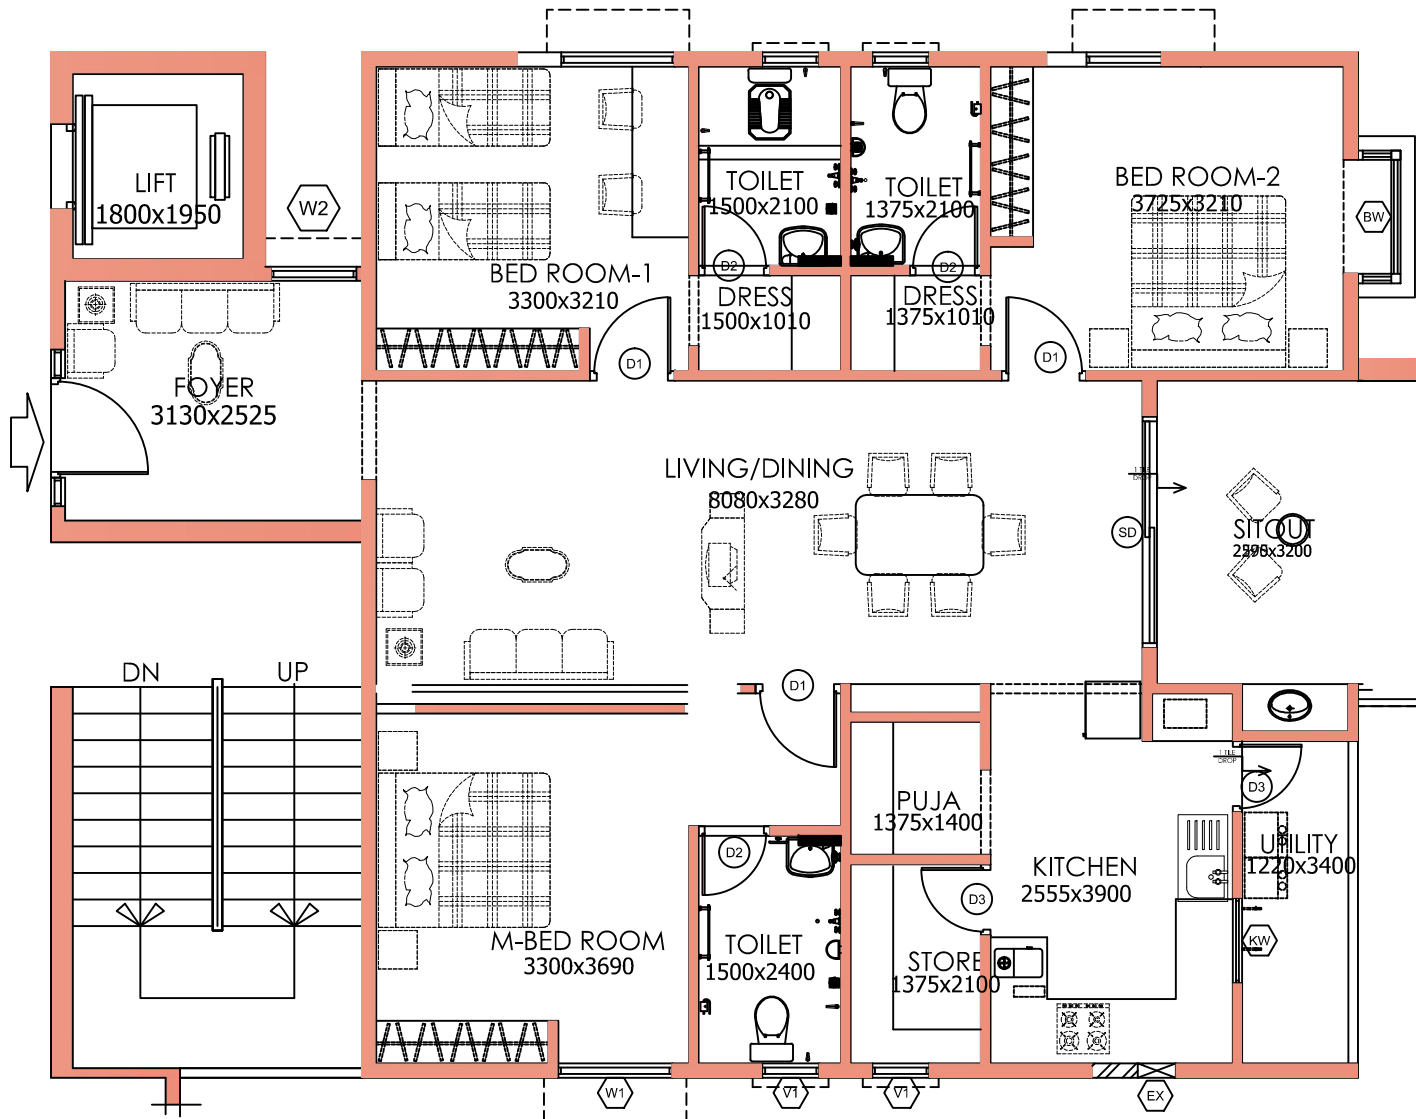

POCHARAM 3BHK D (1606 SFT)

Carpet area: 1232.00 Sft

Utility area: 112.00 Sft

Common area: 262.00 Sft

Total Builtup area: 1606.00 Sft

Total no of flats available: 06 Nos