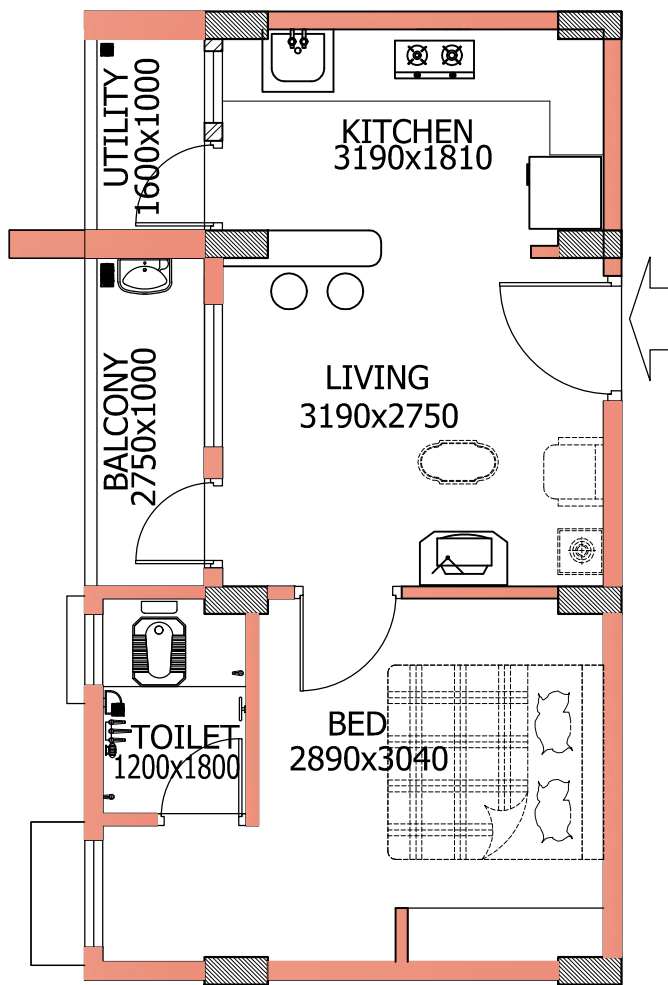

POCHARAM 1BHK (514 SFT)

POCHARAM 1BHK (494 SFT)

POCHARAM 1BHK (523 SFT)

POCHARAM 1BHK (502 SFT)

Carpet area:342.00 Sft
Utility area: 45.00 Sft
Common area: 127.00 Sft
Total Builtup area: 514.00 Sft
Total no of flats available: 220 Nos

Carpet area:327.00 Sft
Utility area: 45.00 Sft
Common area: 122.00 Sft
Total Builtup area: 494.00 Sft
Total no of flats available: 46 Nos

Carpet area:349.00 Sft
Utility area: 45.00 Sft
Common area: 129.00 Sft
Total Builtup area: 523.00 Sft
Total no of flats available: 145 Nos

Carpet area:333.00 Sft
Utility area: 45.00 Sft
Common area: 124.00 Sft
Total Builtup area: 502.00 Sft
Total no of flats available: 31 Nos